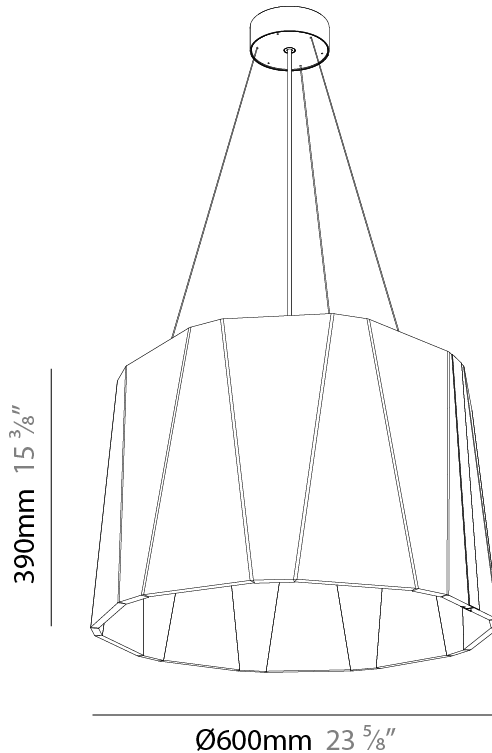

PHYSICAL

Shape: Drum
Diameter (mm): 600
Diameter (in): 23 5/8
Height (mm): 270
Height (in): 10 5/8
Weight (kg): 7.0

Diffuser: [Clear / Microprism / Clear Microprism](#)

Fixture Finish: [SSR / BKV / CWI / CRY / HAB / UFT / ITA / RUA / FTG / MYG / LOD / PUS / FRO / FUP / KIA / POP / BLS / SPG / MEY / GOH / CHC / COM / ABZ / JAG / OBR / MOS / ROR](#)

Holder Finish: [SSR / BKV / CWI / CRY / HAB / LAG / UFT / ITA / RUA / RUR / MIC / FTG / MYG / TWT / LOD / PUS / FRO / FUP / KIA / POP / BLS / SPG / MEY / GOH / GUM / CHC / COM / ABZ / JAG](#)

Acoustic Finish: [SFW / CYW / SEE / SYN / MTS / PMB / TTN / CYB / STO / DPE / BES / SHB / ARE / ANE / VRD / CRF](#)

Fixture Material: Aluminum
Primary Material: Acoustic

Cable Details: [2000mm/78 3/4" or 6000mm/236 1/4" Cable, - Black, Orange, Red, Transparent and White](#)

ELECTRICAL

Lamp Type: LED
Input Wattage (W): 53.1
Total Output Wattage (W): 48.2
Dimming: [Tri-Mode (Non-Dimming and Phase Dimming (120Vac only) and 0-10V Dimming)](#)
Driver Included: Yes
Driver Location: Integrated
Driver Type: Constant Current - Universal
Driver Class: Class 2
Input Voltage (V): 120 - 277
Constant Current (mA): 700mA
Upon Request: [MATTER Dimming / DALI Dimming (Remote)](#)

LED

Color Temperature (°K): [2700 / 3000 / 3500 / 4000](#)
Max. Delivered Lumen (lm): Max 6952
CRI: >90 CRI
Lamp Life (hrs): 50000

OPTICAL

RATINGS AND CERTIFICATIONS
Certified By: Certified for North American Standards
IP rating: IP20