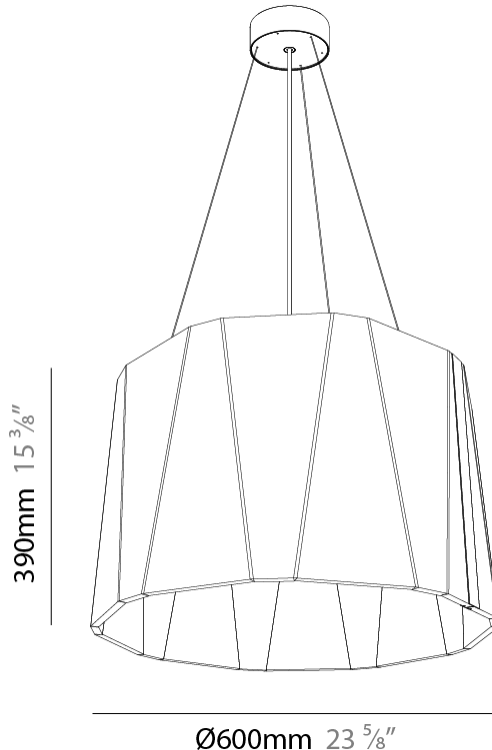

PHYSICAL

Shape: Drum
Diameter (mm): 600
Diameter (in): 23 ⁵/₈
Height (mm): 580
Height (in): 22 ¹³/₁₆
Weight (kg): 7.0

Diffuser: [Clear / Microprism / Clear Microprism](#)
Fixture Finish: [SSR / BKV / CWI / CRY / HAB / UFT / ITA / RUA / FTG / MYG / LOD / PUS / FRO / FUP / KIA / POP / BLS / SPG / MEY / GOH / CHC / COM / ABZ / JAG / OBR / MOS / ROR](#)
Holder Finish: [SSR / BKV / CWI / CRY / HAB / LAG / UFT / ITA / RUA / RUR / MIC / FTG / MYG / TWT / LOD / PUS / FRO / FUP / KIA / POP / BLS / SPG / MEY / GOH / GUM / CHC / COM / ABZ / JAG](#)
Acoustic Finish: [SFW / CYW / SEE / SYN / MTS / PMB / TTN / CYB / STO / DPE / BES / SHB / ARE / ANE / VRD / CRF](#)
Fixture Material: Aluminum
Primary Material: Acoustic
Cable Details: [2000mm/78 3/4" or 6000mm/236 1/4" Cable, - Black, Orange, Red, Transparent and White](#)

ELECTRICAL

Lamp Type: LED
Input Wattage (W): 72.3
Total Output Wattage (W): 65.4
Dimming: Tri-Mode (Non-Dimming and Phase Dimming (120Vac only) and 0-10V Dimming)
Driver Included: Yes
Driver Location: Integrated
Driver Type: Constant Current - Universal
Driver Class: Class 2
Input Voltage (V): 120
Constant Current (MA): 700mA
Upon Request: [MATTER Dimming / DALI Dimming (Remote)](#)

LED

Color Temperature (°K): [2700 / 3000 / 3500 / 4000](#)
Max. Delivered Lumen (lm): Max 9899
CRI: >90 CRI
Lamp Life (hrs): 50000

OPTICAL

RATINGS AND CERTIFICATIONS
Certified By: Certified for North American Standards
IP rating: IP20